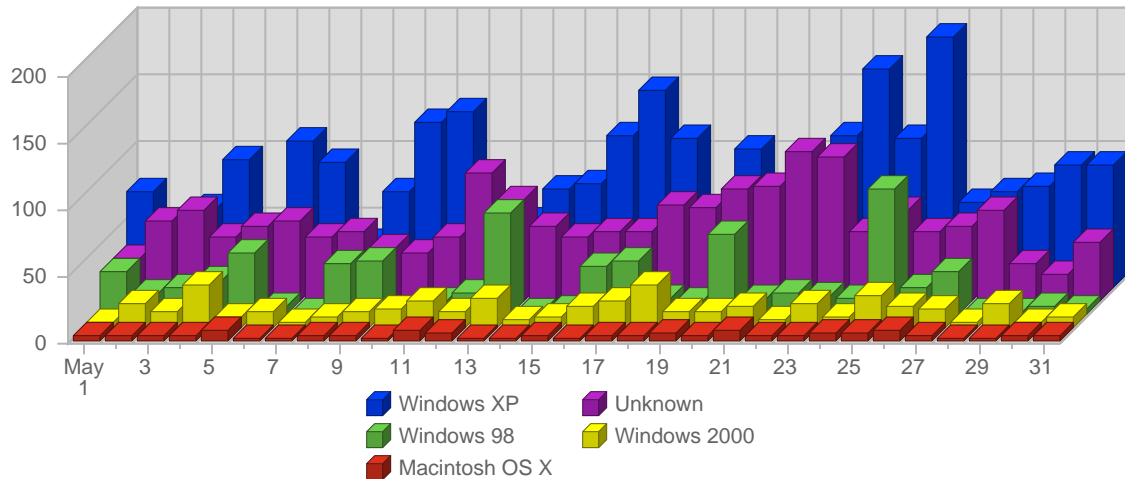

Browser Operating Systems

#	Icon	Operating System	Total Visits	Average Visits Historically	Change	Percent of Visits
1.		Windows XP	2,787	1,830.33	+83 ▲	45.57%
2.		Unknown	1,847	1,369.67	-415 ▼	30.20%
3.		Windows 98	711	465.67	+25 ▲	11.63%
4.		Windows 2000	415	231.33	+136 ▲	6.79%
5.		Macintosh OS X	127	63.50	-14 ▼	2.08%
6.		Windows ME	86	43.00	-19 ▼	1.41%
7.		Macintosh PPC	77	38.50	+24 ▲	1.26%
8.		Linux	43	21.50	+10 ▲	0.70%
9.		Windows NT	15	7.50	+6 ▲	0.25%
10.		Windows 95	7	3.50	+1 ▲	0.11%
11.		Windows 2003	1	0.50	-4 ▼	0.02%
			6,116	4,016