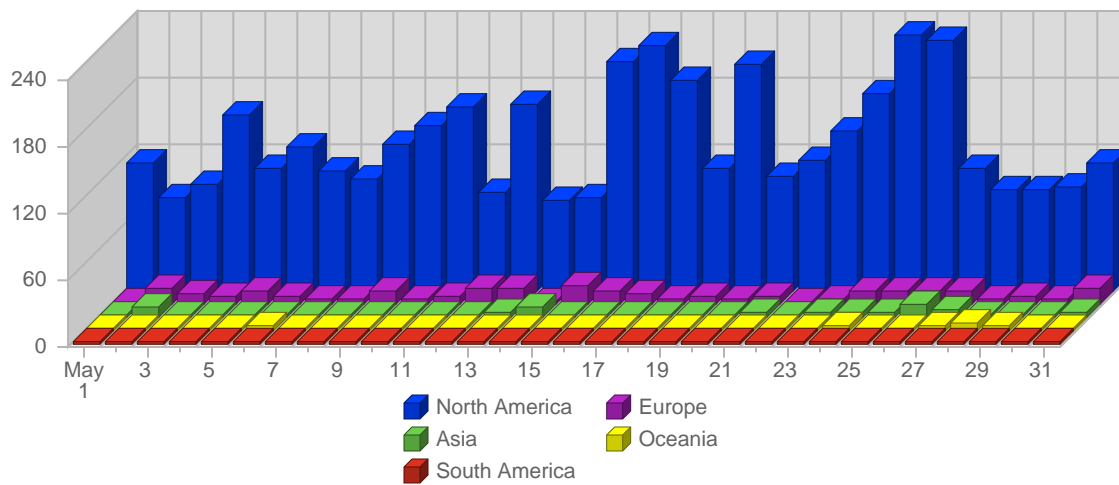

## Search Engines

#	Logo	Search Engine	Total Visits Referred	Average Visits Historically	Change	Percent of Visits
1.		Google	99	59.67	+19 ▲	51.30%
2.		Yahoo	49	28.33	+13 ▲	25.39%
3.		AOL	24	16.33	-1 ▼	12.44%
4.		MSN	13	6.50	-4 ▼	6.74%
5.		Excite	3	-	+3 ▲	1.55%
6.		Overture	3	1.50	0 ▬	1.55%
7.		AltaVista	1	0.50	-8 ▼	0.52%
8.		All The Web	1	0.50	0 ▬	0.52%
			193	110		

## Continent Breakdown

#		Continent	Total Visits	Average Visits Historically	Change	Percent of Visits
1.		North America	4,196	4,231.50	-71 ▼	90.49%
2.		Europe	269	264.50	+9 ▲	5.80%
3.		Asia	109	116.50	-15 ▼	2.35%
4.		Oceania	46	46.00	0 ▬	0.99%
5.		South America	9	21.00	-24 ▼	0.19%
6.		Africa	8	9.50	-3 ▼	0.17%