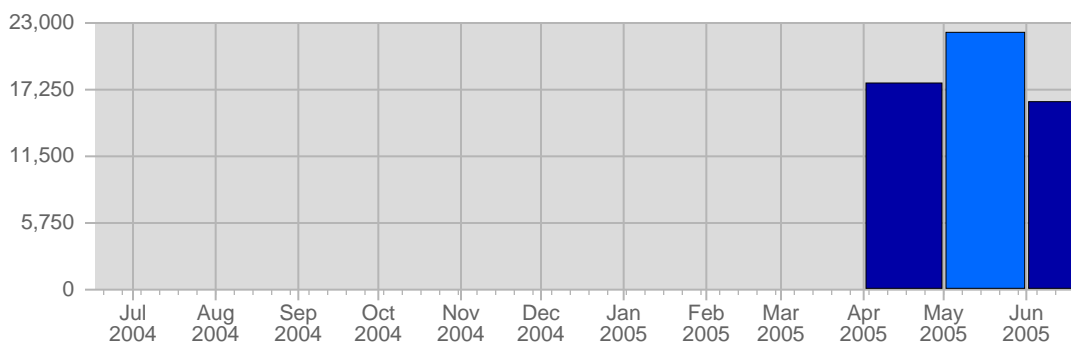

Page Views

Date	Total Page Views	Average Page Views Historically	Change	Percent of Total Page Views
Sun May 1st, 2005	446	528.36	-206 ▼	2.00%
Mon May 2nd, 2005	633	861.18	-162 ▼	2.84%
Tue May 3rd, 2005	598	781.64	+31 ▲	2.68%
Wed May 4th, 2005	527	829.18	-385 ▼	2.37%
Thu May 5th, 2005	508	712.46	-340 ▼	2.28%
Fri May 6th, 2005	695	636.27	+226 ▲	3.12%
Sat May 7th, 2005	256	469.36	-211 ▼	1.15%
Sun May 8th, 2005	547	528.36	+101 ▲	2.45%
Mon May 9th, 2005	650	861.18	+17 ▲	2.92%
Tue May 10th, 2005	742	781.64	+144 ▲	3.33%
Wed May 11th, 2005	980	829.18	+453 ▲	4.40%
Thu May 12th, 2005	568	712.46	+60 ▲	2.55%
Fri May 13th, 2005	691	636.27	-4 ▼	3.10%
Sat May 14th, 2005	389	469.36	+133 ▲	1.75%
Sun May 15th, 2005	465	528.36	-82 ▼	2.09%
Mon May 16th, 2005	1,605	861.18	+955 ▲	7.20%
Tue May 17th, 2005	1,002	781.64	+260 ▲	4.50%
Wed May 18th, 2005	795	829.18	-185 ▼	3.57%

Continued on Page 6 ...