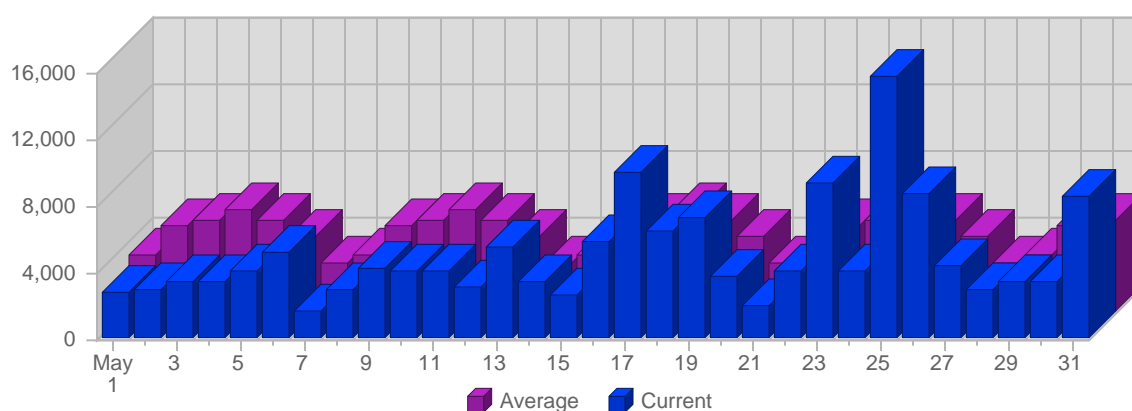

Hits

Date	Total Hits	Average Hits Historically	Change	Percent of Total Hits
Sun May 1st, 2005	2,795	3,364.27	-565 ▼	1.82%
Mon May 2nd, 2005	2,896	5,167.00	-2,585 ▼	1.89%
Tue May 3rd, 2005	3,368	5,461.36	-1,102 ▼	2.19%
Wed May 4th, 2005	3,480	6,183.73	-2,508 ▼	2.27%
Thu May 5th, 2005	4,120	5,450.64	-1,109 ▼	2.68%
Fri May 6th, 2005	5,258	4,592.82	+1,063 ▲	3.42%
Sat May 7th, 2005	1,691	2,907.64	-1,201 ▼	1.10%
Sun May 8th, 2005	3,018	3,364.27	+223 ▲	1.96%
Mon May 9th, 2005	4,291	5,167.00	+1,395 ▲	2.79%
Tue May 10th, 2005	4,148	5,461.36	+780 ▲	2.70%
Wed May 11th, 2005	4,138	6,183.73	+658 ▲	2.69%
Thu May 12th, 2005	3,130	5,450.64	-990 ▼	2.04%
Fri May 13th, 2005	5,476	4,592.82	+218 ▲	3.56%
Sat May 14th, 2005	3,471	2,907.64	+1,780 ▲	2.26%
Sun May 15th, 2005	2,660	3,364.27	-358 ▼	1.73%
Mon May 16th, 2005	5,905	5,167.00	+1,614 ▲	3.84%
Tue May 17th, 2005	10,004	5,461.36	+5,856 ▲	6.51%
Wed May 18th, 2005	6,448	6,183.73	+2,310 ▲	4.20%

Continued on Page 4 ...