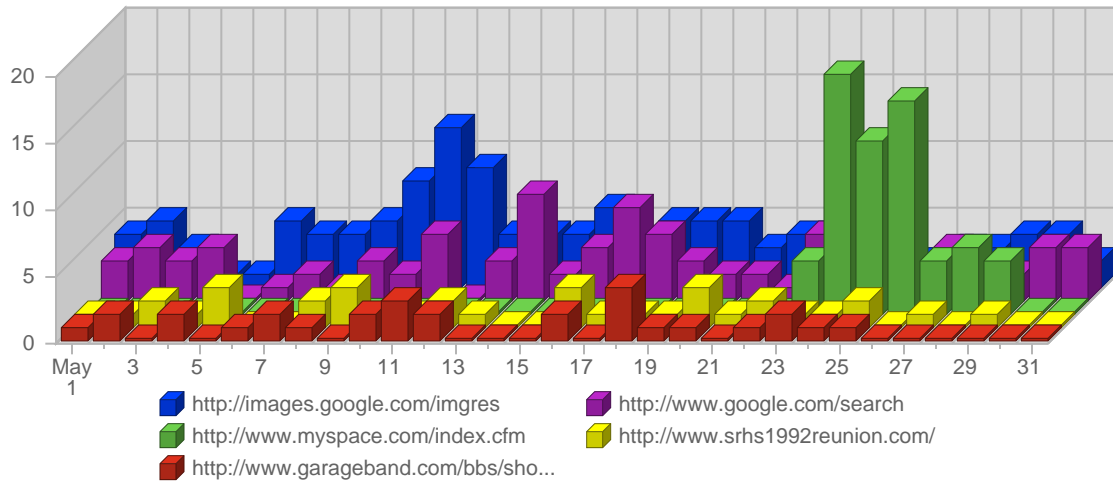

Referring URLs

#	Icon	Referring URL	Total Visits Referred	Average Visits Historically	Change	Percent of Visits
1.		http://images.google.com/imgres	132	66.00	+32 ▲	21.50%
2.		http://www.google.com/search	96	56.67	+22 ▲	15.64%
3.		http://www.myspace.com/index.cfm	64	-	+64 ▲	10.42%
4.		http://www.srhs1992reunion.com/	35	22.33	+3 ▲	5.70%
5.		http://www.garageband.com/bbs/sho...	29	15.33	+12 ▲	4.72%
6.		http://search.yahoo.com/search	26	14.67	+8 ▲	4.24%
7.		http://www.xanga.com/home.aspx	25	12.50	+14 ▲	4.07%
8.		http://aolsearch.aol.com/aol/search	23	15.00	+1 ▲	3.75%
9.		http://www.santarosahigh.org/titl...	22	11.00	-10 ▼	3.58%

Continued on Page 16 ...