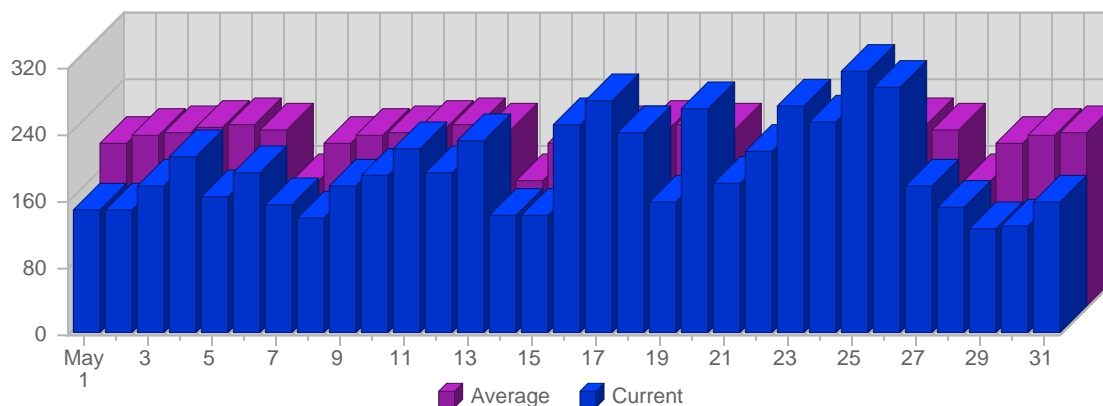

## Report Description

Domain: srhsf.org  
 Report Description: Executive Summary Report for the month of May 2005  
 Report Range: Month of May 2005  
 Report Scope: Historical Data

## Visits

Date	Total Visits	Average Visits Historically	Change	Percent of Total Visits
Sun May 1st, 2005	150	195.46	-85 ▼	2.45%
Mon May 2nd, 2005	149	207.09	-98 ▼	2.44%
Tue May 3rd, 2005	176	208.00	-57 ▼	2.88%
Wed May 4th, 2005	212	216.55	+23 ▲	3.47%
Thu May 5th, 2005	166	219.91	-283 ▼	2.71%
Fri May 6th, 2005	193	211.55	+15 ▲	3.16%
Sat May 7th, 2005	154	150.91	+5 ▲	2.52%
Sun May 8th, 2005	138	195.46	-12 ▼	2.26%
Mon May 9th, 2005	179	207.09	+30 ▲	2.93%

## Hits

Date	Total Hits	Average Hits Historically	Change	Percent of Total Hits
Sun May 1st, 2005	2,795	3,364.27	-565 ▼	1.82%
Mon May 2nd, 2005	2,896	5,167.00	-2,585 ▼	1.89%
Tue May 3rd, 2005	3,368	5,461.36	-1,102 ▼	2.19%
Wed May 4th, 2005	3,480	6,183.73	-2,508 ▼	2.27%
Thu May 5th, 2005	4,120	5,450.64	-1,109 ▼	2.68%
Fri May 6th, 2005	5,258	4,592.82	+1,063 ▲	3.42%
Sat May 7th, 2005	1,691	2,907.64	-1,201 ▼	1.10%
Sun May 8th, 2005	3,018	3,364.27	+223 ▲	1.96%
Mon May 9th, 2005	4,291	5,167.00	+1,395 ▲	2.79%
Tue May 10th, 2005	4,148	5,461.36	+780 ▲	2.70%
Wed May 11th, 2005	4,138	6,183.73	+658 ▲	2.69%
Thu May 12th, 2005	3,130	5,450.64	-990 ▼	2.04%
Fri May 13th, 2005	5,476	4,592.82	+218 ▲	3.56%
Sat May 14th, 2005	3,471	2,907.64	+1,780 ▲	2.26%
Sun May 15th, 2005	2,660	3,364.27	-358 ▼	1.73%
Mon May 16th, 2005	5,905	5,167.00	+1,614 ▲	3.84%
Tue May 17th, 2005	10,004	5,461.36	+5,856 ▲	6.51%
Wed May 18th, 2005	6,448	6,183.73	+2,310 ▲	4.20%

## Continent Breakdown

#		Continent	Total Visits	Average Visits Historically	Change	Percent of Visits
1.		North America	4,196	4,231.50	-71 ▼	90.49%
2.		Europe	269	264.50	+9 ▲	5.80%
3.		Asia	109	116.50	-15 ▼	2.35%
4.		Oceania	46	46.00	0 ▬	0.99%
5.		South America	9	21.00	-24 ▼	0.19%
6.		Africa	8	9.50	-3 ▼	0.17%