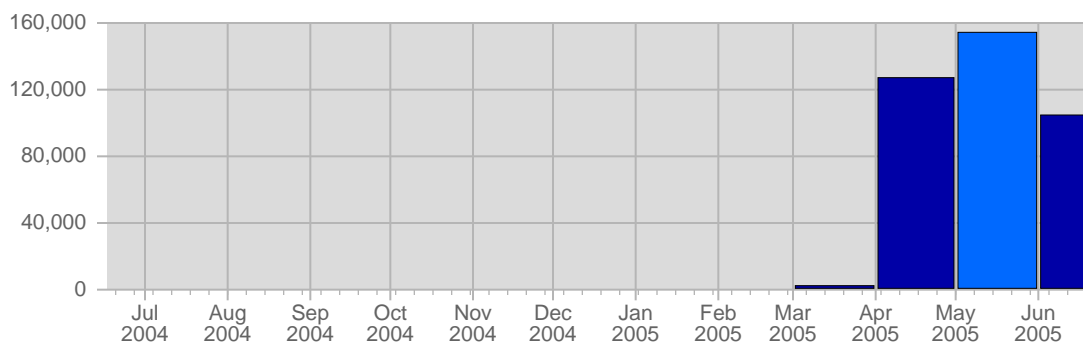

## Visits

Date	Total Visits	Average Visits Historically	Change	Percent of Total Visits
Sun May 1st, 2005	150	195.46	-85 ▼	2.45%
Mon May 2nd, 2005	149	207.09	-98 ▼	2.44%
Tue May 3rd, 2005	176	208.00	-57 ▼	2.88%
Wed May 4th, 2005	212	216.55	+23 ▲	3.47%
Thu May 5th, 2005	166	219.91	-283 ▼	2.71%
Fri May 6th, 2005	193	211.55	+15 ▲	3.16%
Sat May 7th, 2005	154	150.91	+5 ▲	2.52%
Sun May 8th, 2005	138	195.46	-12 ▼	2.26%
Mon May 9th, 2005	179	207.09	+30 ▲	2.93%

## Hits

Date	Total Hits	Average Hits Historically	Change	Percent of Total Hits
Sun May 1st, 2005	2,795	3,364.27	-565 ▼	1.82%
Mon May 2nd, 2005	2,896	5,167.00	-2,585 ▼	1.89%
Tue May 3rd, 2005	3,368	5,461.36	-1,102 ▼	2.19%
Wed May 4th, 2005	3,480	6,183.73	-2,508 ▼	2.27%
Thu May 5th, 2005	4,120	5,450.64	-1,109 ▼	2.68%
Fri May 6th, 2005	5,258	4,592.82	+1,063 ▲	3.42%
Sat May 7th, 2005	1,691	2,907.64	-1,201 ▼	1.10%
Sun May 8th, 2005	3,018	3,364.27	+223 ▲	1.96%
Mon May 9th, 2005	4,291	5,167.00	+1,395 ▲	2.79%
Tue May 10th, 2005	4,148	5,461.36	+780 ▲	2.70%
Wed May 11th, 2005	4,138	6,183.73	+658 ▲	2.69%
Thu May 12th, 2005	3,130	5,450.64	-990 ▼	2.04%
Fri May 13th, 2005	5,476	4,592.82	+218 ▲	3.56%
Sat May 14th, 2005	3,471	2,907.64	+1,780 ▲	2.26%
Sun May 15th, 2005	2,660	3,364.27	-358 ▼	1.73%
Mon May 16th, 2005	5,905	5,167.00	+1,614 ▲	3.84%
Tue May 17th, 2005	10,004	5,461.36	+5,856 ▲	6.51%
Wed May 18th, 2005	6,448	6,183.73	+2,310 ▲	4.20%