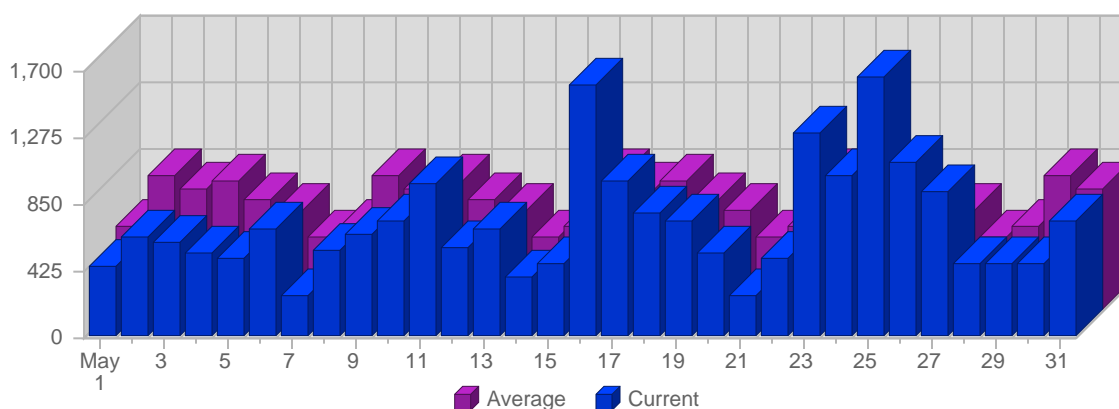

Page Views

Date	Total Page Views	Average Page Views Historically	Change	Percent of Total Page Views
Sun May 1st, 2005	446	528.36	-206 ▼	2.00%
Mon May 2nd, 2005	633	861.18	-162 ▼	2.84%
Tue May 3rd, 2005	598	781.64	+31 ▲	2.68%
Wed May 4th, 2005	527	829.18	-385 ▼	2.37%
Thu May 5th, 2005	508	712.46	-340 ▼	2.28%
Fri May 6th, 2005	695	636.27	+226 ▲	3.12%
Sat May 7th, 2005	256	469.36	-211 ▼	1.15%
Sun May 8th, 2005	547	528.36	+101 ▲	2.45%
Mon May 9th, 2005	650	861.18	+17 ▲	2.92%
Tue May 10th, 2005	742	781.64	+144 ▲	3.33%
Wed May 11th, 2005	980	829.18	+453 ▲	4.40%
Thu May 12th, 2005	568	712.46	+60 ▲	2.55%
Fri May 13th, 2005	691	636.27	-4 ▼	3.10%
Sat May 14th, 2005	389	469.36	+133 ▲	1.75%
Sun May 15th, 2005	465	528.36	-82 ▼	2.09%
Mon May 16th, 2005	1,605	861.18	+955 ▲	7.20%
Tue May 17th, 2005	1,002	781.64	+260 ▲	4.50%
Wed May 18th, 2005	795	829.18	-185 ▼	3.57%

Continued on Page 6 ...