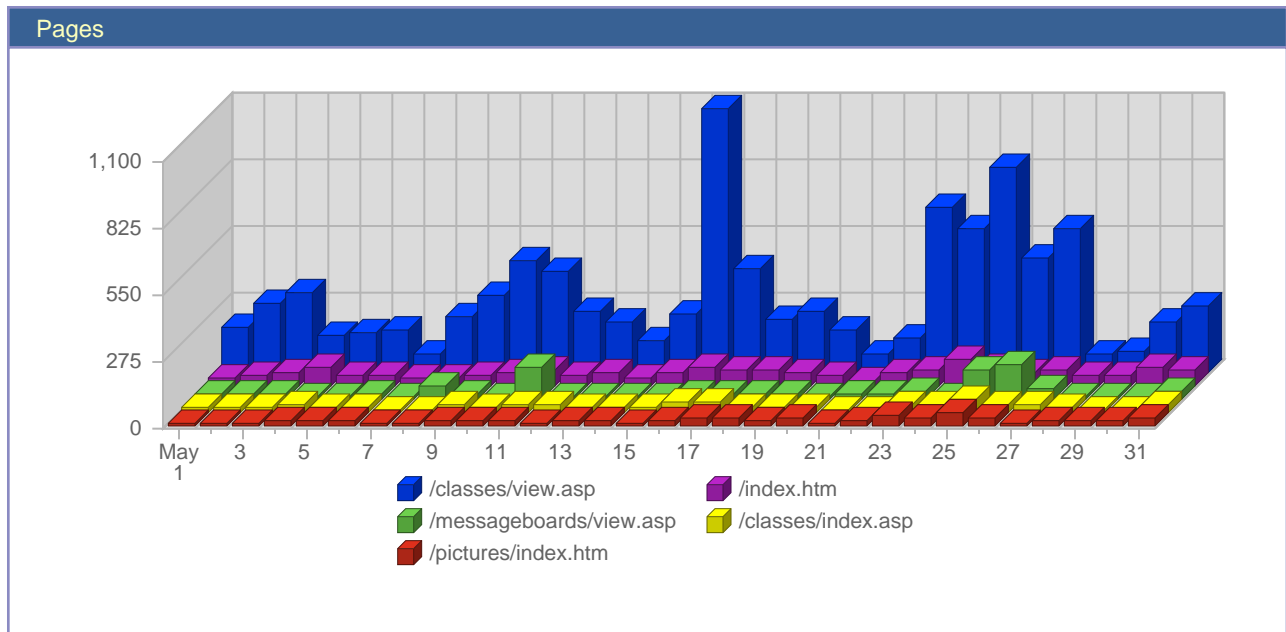

#	Icon	Title & Page	Total Page Views	Average Page Views Historically	Change	Percent of Page Views
1.		/classes/view.asp	9,871	5,341.33	+3,718 ▲	44.46%
2.		/index.htm	1,712	1,079.67	+185 ▲	7.71%
3.		/messageboards/view.asp	931	707.33	-260 ▼	4.19%
4.		/classes/index.asp	784	486.33	+109 ▲	3.53%
5.		/pictures/index.htm	711	422.33	+155 ▲	3.20%
6.		/messageboards/main.asp	643	432.33	-11 ▼	2.90%
7.		/classes/reg1.asp	519	282.67	+190 ▲	2.34%
8.		/reuniondetails/index.htm	491	313.00	+43 ▲	2.21%
9.		/messageboards/post.asp	458	335.33	-90 ▼	2.06%

Continued on Page 10 ...