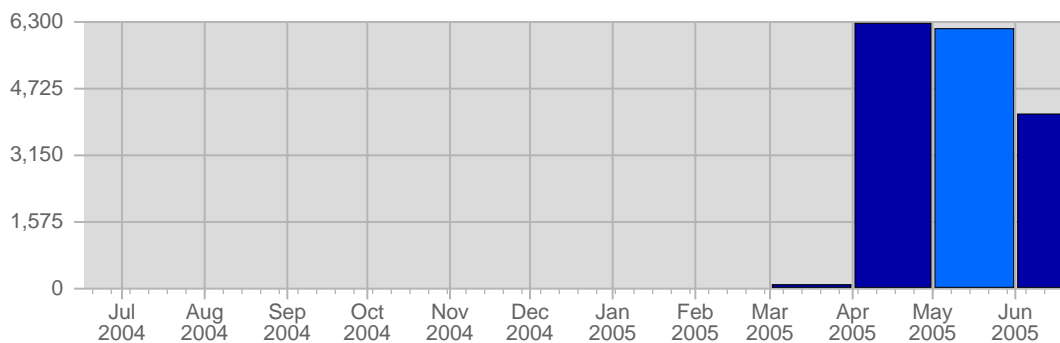

## Report Description

Domain: srhsf.org  
 Report Description: Executive Summary Report for the month of May 2005  
 Report Range: Month of May 2005  
 Report Scope: Historical Data

## Visits

Date	Total Visits	Average Visits Historically	Change	Percent of Total Visits
Sun May 1st, 2005	150	195.46	-85 ▼	2.45%
Mon May 2nd, 2005	149	207.09	-98 ▼	2.44%
Tue May 3rd, 2005	176	208.00	-57 ▼	2.88%
Wed May 4th, 2005	212	216.55	+23 ▲	3.47%
Thu May 5th, 2005	166	219.91	-283 ▼	2.71%
Fri May 6th, 2005	193	211.55	+15 ▲	3.16%
Sat May 7th, 2005	154	150.91	+5 ▲	2.52%
Sun May 8th, 2005	138	195.46	-12 ▼	2.26%
Mon May 9th, 2005	179	207.09	+30 ▲	2.93%

## Hits

Date	Total Hits	Average Hits Historically	Change	Percent of Total Hits
Sun May 1st, 2005	2,795	3,364.27	-565 ▼	1.82%
Mon May 2nd, 2005	2,896	5,167.00	-2,585 ▼	1.89%
Tue May 3rd, 2005	3,368	5,461.36	-1,102 ▼	2.19%
Wed May 4th, 2005	3,480	6,183.73	-2,508 ▼	2.27%
Thu May 5th, 2005	4,120	5,450.64	-1,109 ▼	2.68%
Fri May 6th, 2005	5,258	4,592.82	+1,063 ▲	3.42%
Sat May 7th, 2005	1,691	2,907.64	-1,201 ▼	1.10%
Sun May 8th, 2005	3,018	3,364.27	+223 ▲	1.96%
Mon May 9th, 2005	4,291	5,167.00	+1,395 ▲	2.79%
Tue May 10th, 2005	4,148	5,461.36	+780 ▲	2.70%
Wed May 11th, 2005	4,138	6,183.73	+658 ▲	2.69%
Thu May 12th, 2005	3,130	5,450.64	-990 ▼	2.04%
Fri May 13th, 2005	5,476	4,592.82	+218 ▲	3.56%
Sat May 14th, 2005	3,471	2,907.64	+1,780 ▲	2.26%
Sun May 15th, 2005	2,660	3,364.27	-358 ▼	1.73%
Mon May 16th, 2005	5,905	5,167.00	+1,614 ▲	3.84%
Tue May 17th, 2005	10,004	5,461.36	+5,856 ▲	6.51%
Wed May 18th, 2005	6,448	6,183.73	+2,310 ▲	4.20%

## Continent Breakdown

#		Continent	Total Visits	Average Visits Historically	Change	Percent of Visits
1.		North America	4,196	4,231.50	-71 ▼	90.49%
2.		Europe	269	264.50	+9 ▲	5.80%
3.		Asia	109	116.50	-15 ▼	2.35%
4.		Oceania	46	46.00	0 ▬	0.99%
5.		South America	9	21.00	-24 ▼	0.19%
6.		Africa	8	9.50	-3 ▼	0.17%