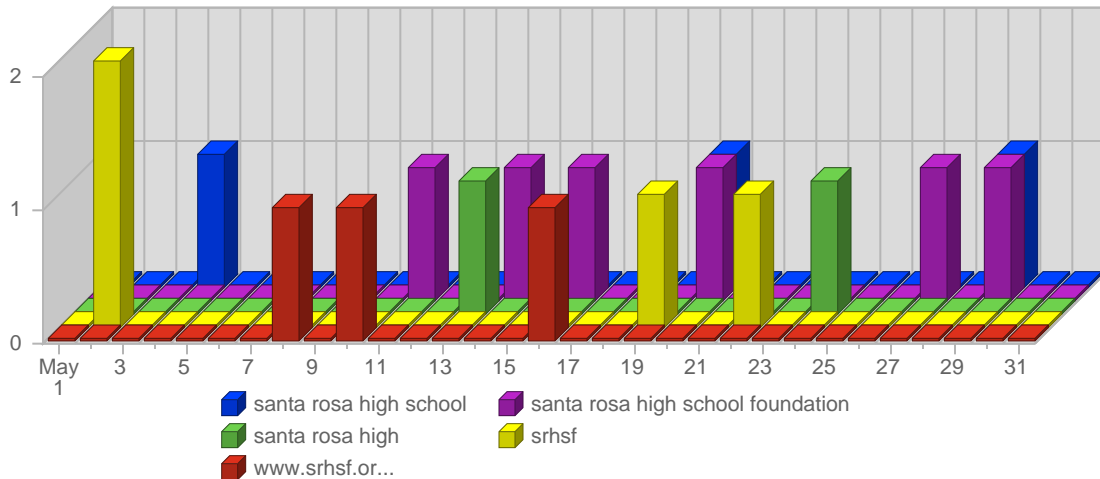

Search Phrases

#	Search Phrase	Total Visits Referred	Average Visits Historically	Change	Percent of Visits
1.	santa rosa high school	12	7.00	-6 ▼	6.78%
2.	santa rosa high school foundation	11	3.00	+5 ▲	6.22%
3.	santa rosa high	5	2.00	+3 ▲	2.83%
4.	srhsf	4	-	+4 ▲	2.26%
5.	www.srhsf.or...	3	-	+3 ▲	1.70%
6.	dan earl retirement	3	0.50	+1 ▲	1.70%
7.	santa rosa high school mendocino	2	1.00	+1 ▲	1.13%
8.	linda hilliard	2	-	+2 ▲	1.13%
9.	santa rosa high school alumni	2	0.50	-1 ▼	1.13%
10.	srhs ca	2	-	+2 ▲	1.13%
11.	975bc60422d0...	2	-	+2 ▲	1.13%
12.	srhs	2	1.00	-1 ▼	1.13%
13.	santa rosa high reunion	2	-	+2 ▲	1.13%
14.	santa rosa high school class of 1985	2	-	+2 ▲	1.13%
15.	santa rosa high school website	2	1.00	+1 ▲	1.13%
16.	gary zanolini	2	-	+2 ▲	1.13%
17.	52cc706422e3...	2	-	+2 ▲	1.13%
18.	woodshop classes santa rosa	1	-	+1 ▲	0.57%
19.	janet sugiyama	1	-	+1 ▲	0.57%
20.	school foundation activities	1	-	+1 ▲	0.57%
21.	high school santa rosa	1	-	+1 ▲	0.57%
22.	dallachie matthew	1	-	+1 ▲	0.57%
23.	jeanette barron	1	-	+1 ▲	0.57%
24.	santa rosa city schools pictures	1	-	+1 ▲	0.57%
25.	santa rosa yearbook high school e...	1	-	+1 ▲	0.57%
		177	16