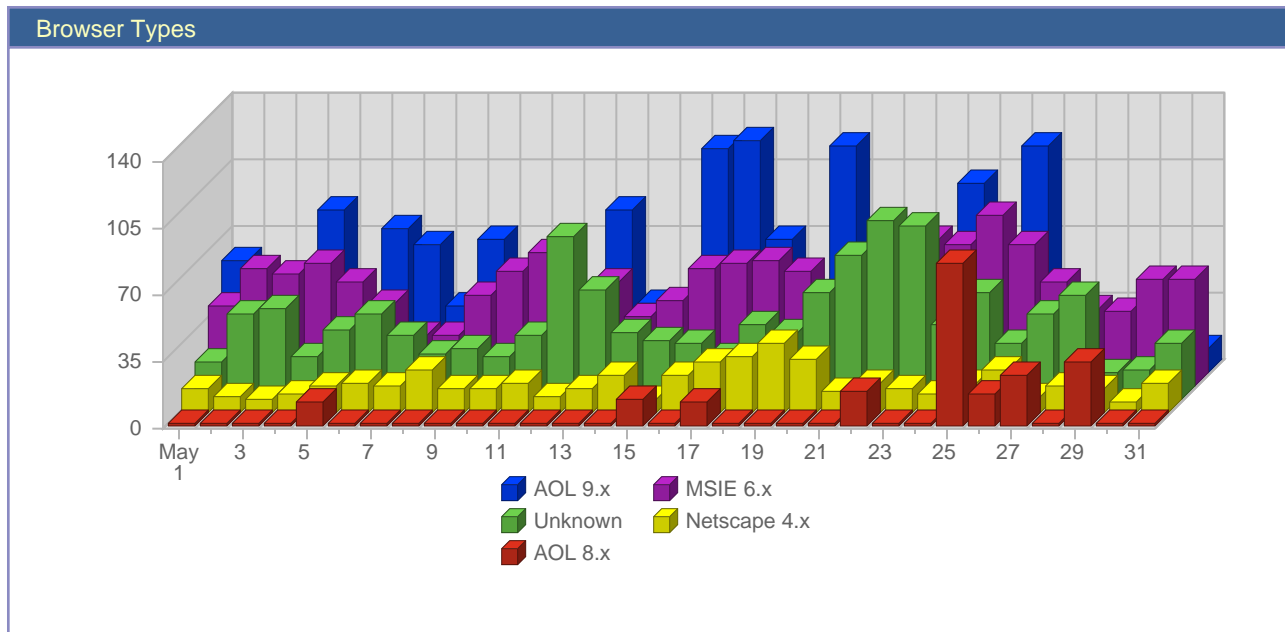

Continued on Page 10 ...

... continued from Page 9

10.	/messageboards/index.htm	369	236.00	+30 ▲	1.66%
11.	/srhshistory/index.htm	243	155.33	+20 ▲	1.10%
12.	/classes/reg2.asp	229	114.33	+115 ▲	1.03%
13.	/events.htm	194	97.00	+18 ▲	0.87%
14.	/ouractivites/index.htm	186	126.67	-8 ▼	0.84%
15.	/pictures/srhs68/index.htm	148	105.00	-19 ▼	0.67%
16.	/pictures/srhs67/index.htm	145	115.00	-55 ▼	0.65%
17.	/pictures/athletes/index.htm	136	68.00	+29 ▲	0.61%
18.	/pictures/inside/index.htm	113	82.67	-22 ▼	0.51%
19.	/contribute/index.htm	107	53.50	-1 ▼	0.48%
20.	/pictures/1983yearbook/index.htm	106	61.33	+28 ▲	0.48%
21.	/pictures/auditorium/index.htm	99	58.00	+24 ▲	0.45%
22.	/pictures/gymslockers/index.htm	97	62.67	+6 ▲	0.44%
23.	/pictures/outside/index.htm	96	56.00	+24 ▲	0.43%
24.	/pictures/athletics/index.htm	91	45.50	+12 ▲	0.41%
25.	/pictures/srhs92/hsphotos/index.htm	88	44.00	+28 ▲	0.40%

Continued on Page 11 ...

... continued from Page 10

			22,202	12,233	
--	--	--	--------	--------	--

#	Icon	Browser Type	Total Visits	Average Visits Historically	Change	Percent of Visits
1.		AOL 9.x	1,686	1,126.33	-7 ▼	27.57%
2.		MSIE 6.x	1,655	1,043.67	+179 ▲	27.06%
3.		Unknown	1,294	1,062.67	-600 ▼	21.16%
4.		Netscape 4.x	476	238.00	+176 ▲	7.78%
5.		AOL 8.x	226	113.00	+105 ▲	3.70%
6.		Firefox 1.x	195	117.00	+39 ▲	3.19%
7.		Netscape 7.x	160	80.00	-30 ▼	2.62%
8.		MSIE 5.0x	117	58.50	+32 ▲	1.91%
9.		AOL 7.x	96	48.00	-3 ▼	1.57%
10.		MSIE 4.x	74	37.00	+26 ▲	1.21%
11.		Safari 1.x	34	17.00	-35 ▼	0.56%
12.		MSIE 5.5	32	16.00	-8 ▼	0.52%
13.		Firefox 0.x	19	9.50	-14 ▼	0.31%
14.		Netscape 3.x	17	14.00	-8 ▼	0.28%