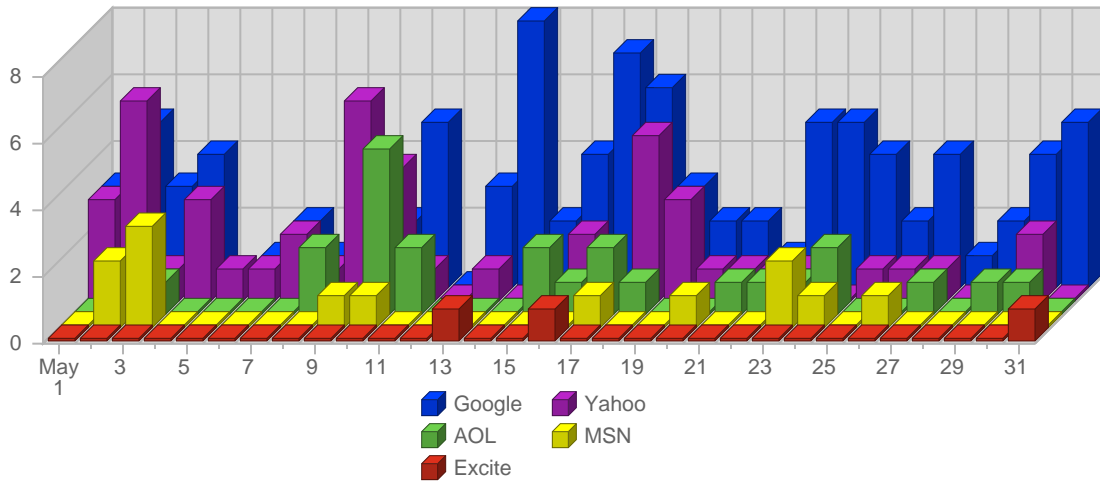

Search Engines

#	Logo	Search Engine	Total Visits Referred	Average Visits Historically	Change	Percent of Visits
1.		Google	99	59.67	+19 ▲	51.30%
2.		Yahoo	49	28.33	+13 ▲	25.39%
3.		AOL	24	16.33	-1 ▼	12.44%
4.		MSN	13	6.50	-4 ▼	6.74%
5.		Excite	3	-	+3 ▲	1.55%
6.		Overture	3	1.50	0 ▬	1.55%
7.		AltaVista	1	0.50	-8 ▼	0.52%
8.		All The Web	1	0.50	0 ▬	0.52%
			193	110