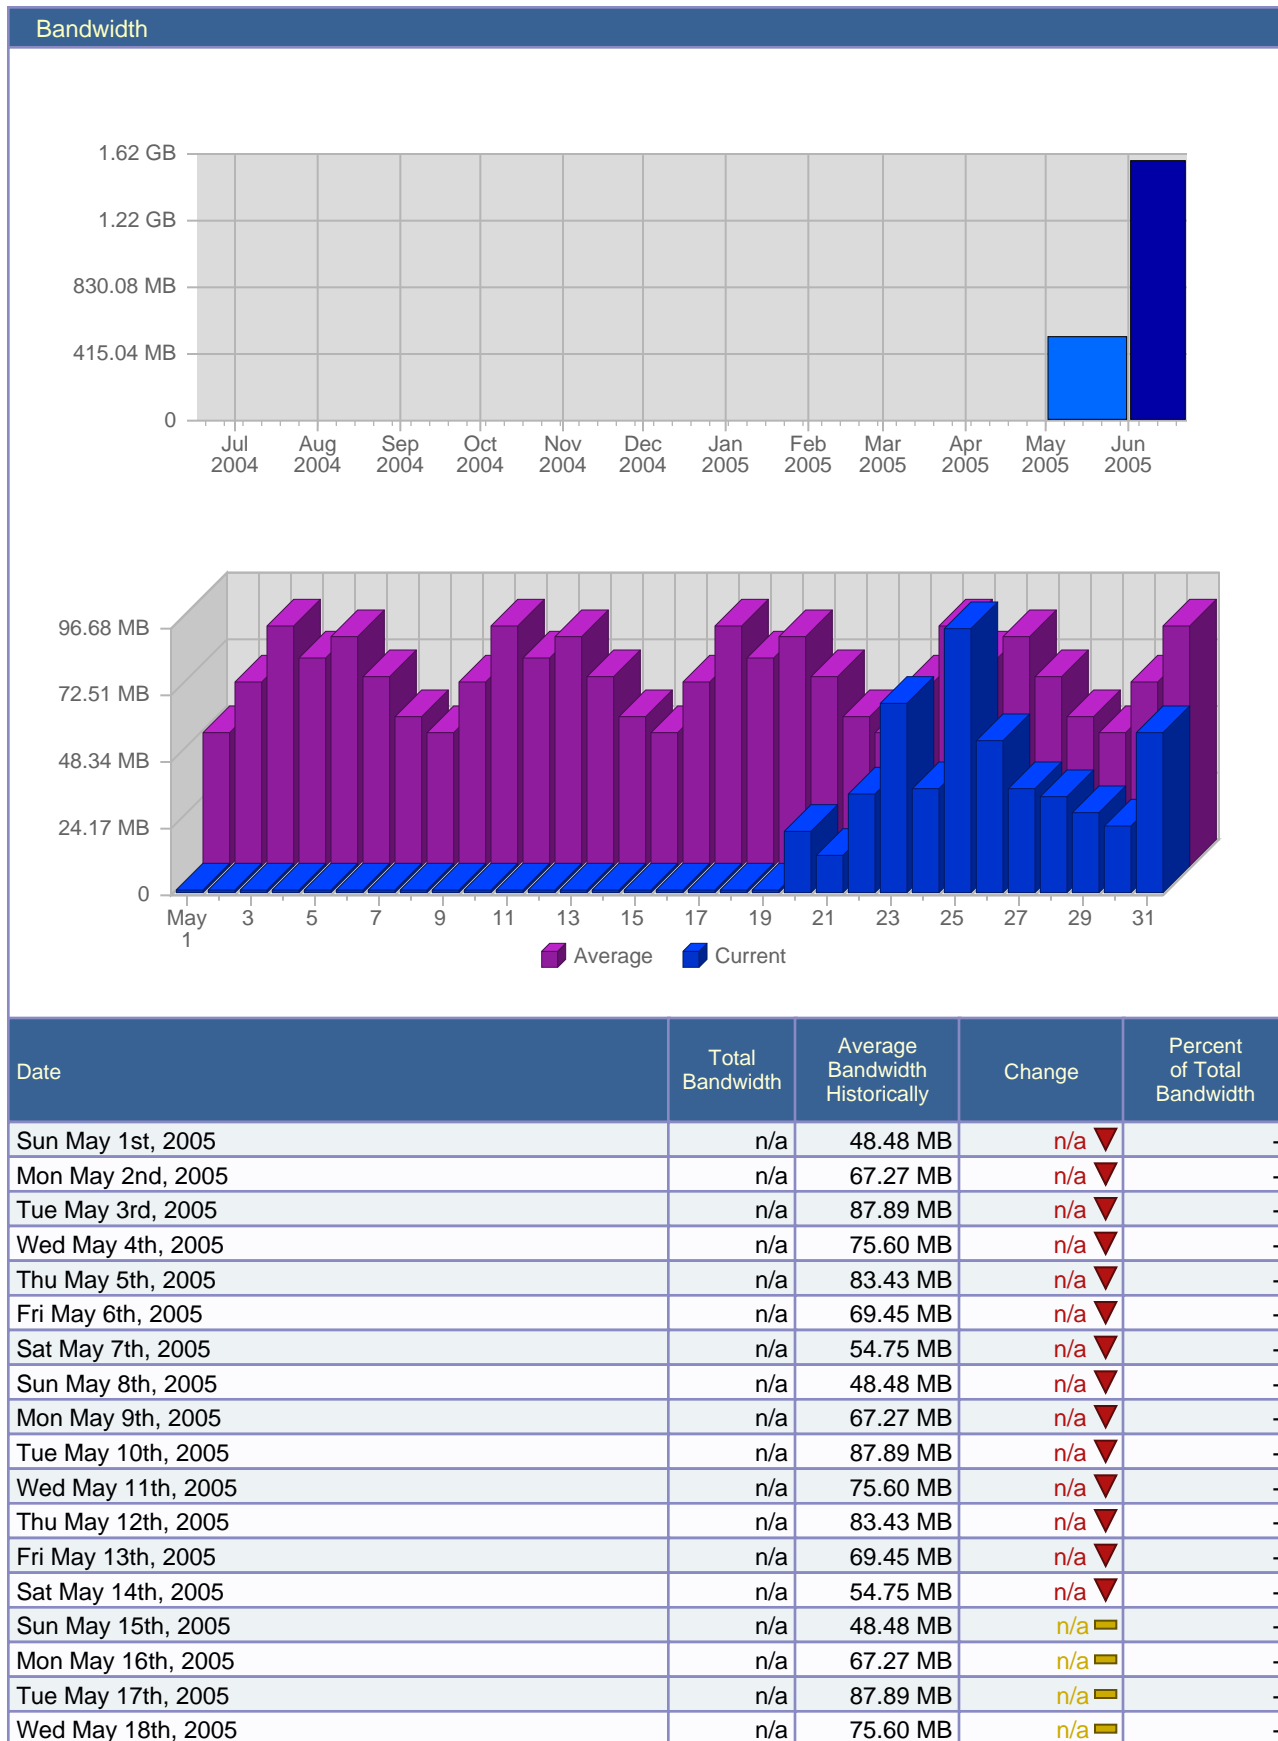

... continued from Page 5

Thu May 19th, 2005	736	712.46	+168 ▲	3.30%
Fri May 20th, 2005	533	636.27	-158 ▼	2.39%
Sat May 21st, 2005	257	469.36	-132 ▼	1.15%
Sun May 22nd, 2005	506	528.36	+41 ▲	2.27%
Mon May 23rd, 2005	1,300	861.18	-305 ▼	5.83%
Tue May 24th, 2005	1,023	781.64	+21 ▲	4.59%
Wed May 25th, 2005	1,652	829.18	+857 ▲	7.41%
Thu May 26th, 2005	1,121	712.46	+385 ▲	5.03%
Fri May 27th, 2005	932	636.27	+399 ▲	4.18%
Sat May 28th, 2005	472	469.36	+215 ▲	2.12%
Sun May 29th, 2005	462	528.36	-44 ▼	2.07%
Mon May 30th, 2005	461	861.18	-839 ▼	2.07%
Tue May 31st, 2005	734	781.64	-289 ▼	3.29%
	22,286	13,358		

Continued on Page 8 ...